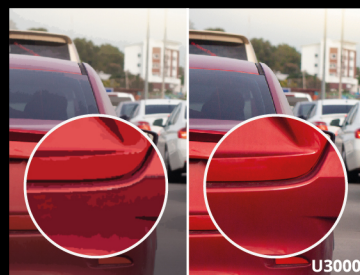

Optional Image Quality

Provide more high quality video recording option